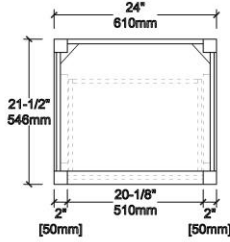

TOP VIEW

V8049 30

BACK VIEW

TOP VIEW

V8049 36

BACK VIEW

TOP VIEW

V8049 48

Vanities Dimension

V8049 24	24"x21-1/2"x33"
V8049 30	30"x21-1/2"x33"
V8049 36	36"x21-1/2"x33"
V8049 48	48"x21-1/2"x33"
V8049 60S	60"x21-1/2"x33"
V8049 60	60"x21-1/2"x33"
V8049 72	72"x21-1/2"x33"

Item Number	Finishing	Pack Dimension	Gross Weight
V8049 24 33	IVORY OAK	26"x23-1/2"x35"	69 LBS
V8049 24 34	GREY OAK	26"x23-1/2"x35"	69 LBS
V8049 30 33	IVORY OAK	32"x23-1/2"x35"	72 LBS
V8049 30 34	GREY OAK	32"x23-1/2"x35"	72 LBS
V8049 36 33	IVORY OAK	38"x23-1/2"x35"	110 LBS
V8049 36 34	GREY OAK	38"x23-1/2"x35"	110 LBS
V8049 48 33	IVORY OAK	50"x23-1/2"x35"	155 LBS
V8049 48 34	GREY OAK	50"x23-1/2"x35"	155 LBS
V8049 60 33S	IVORY OAK	62"x23-1/2"x35"	175 LBS
V8049 60 34S	GREY OAK	62"x23-1/2"x35"	175 LBS
V8049 60 33	IVORY OAK	62"x23-1/2"x35"	162 LBS
V8049 60 34	GREY OAK	62"x23-1/2"x35"	162 LBS
V8049 72 33	IVORY OAK	74"x23-1/2"x35"	183 LBS
V8049 72 34	GREY OAK	74"x23-1/2"x35"	183 LBS

BASEL

Top Specification

Item Number	Match Top Code	Top Dimension	Top Material
V8049 24 33/34	CT5 2422 05 C	25"x22" x1"	Engineered Stone
V8049 30 33/34	CT5 3022 05 C	31"x22" x1"	Engineered Stone
V8049 36 33/34	CT5 3622 05 C	37"x22" x1"	Engineered Stone
V8049 48 33/34	CT5 4822 05 C	49"x22" x1"	Engineered Stone
V8049 60 33S/34S	CT5 6022 05 SC	61"x22" x1"	Engineered Stone
V8049 60 33/34	CT5 6022 05 DC	61"x22" x1"	Engineered Stone
V8049 72 33/34	CT5 7222 05 C	73"x22" x1"	Engineered Stone