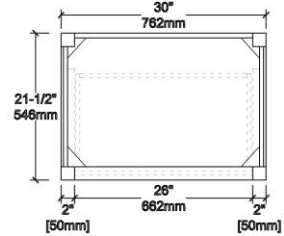

TOP VIEW

V8049 30

BACK VIEW

TOP VIEW

V8049 36

BACK VIEW

TOP VIEW

V8049 48

BACK VIEW

TOP VIEW

V8049 60S

BACK VIEW

TOP VIEW

SIDE VIEW

V8049 60

BACK VIEW

Vanities Dimension

V8049 24	24"x21-1/2"x33"
V8049 30	30"x21-1/2"x33"
V8049 36	36"x21-1/2"x33"
V8049 48	48"x21-1/2"x33"
V8049 60S	60"x21-1/2"x33"
V8049 60	60"x21-1/2"x33"
V8049 72	72"x21-1/2"x33"

Item Number	Finishing	Pack Dimension	Gross Weight
V8049 24 33	IVORY OAK	26"x23-1/2"x35"	69 LBS
V8049 24 34	GREY OAK	26"x23-1/2"x35"	69 LBS
V8049 30 33	IVORY OAK	32"x23-1/2"x35"	72 LBS
V8049 30 34	GREY OAK	32"x23-1/2"x35"	72 LBS
V8049 36 33	IVORY OAK	38"x23-1/2"x35"	110 LBS
V8049 36 34	GREY OAK	38"x23-1/2"x35"	110 LBS
V8049 48 33	IVORY OAK	50"x23-1/2"x35"	155 LBS
V8049 48 34	GREY OAK	50"x23-1/2"x35"	155 LBS
V8049 60 33S	IVORY OAK	62"x23-1/2"x35"	175 LBS
V8049 60 34S	GREY OAK	62"x23-1/2"x35"	175 LBS
V8049 60 33	IVORY OAK	62"x23-1/2"x35"	162 LBS
V8049 60 34	GREY OAK	62"x23-1/2"x35"	162 LBS
V8049 72 33	IVORY OAK	74"x23-1/2"x35"	183 LBS
V8049 72 34	GREY OAK	74"x23-1/2"x35"	183 LBS