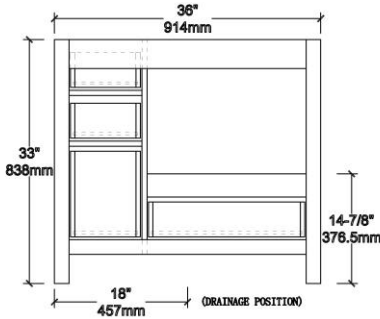

TOP VIEW

V8049 30

BACK VIEW

TOP VIEW

V8049 36

BACK VIEW

TOP VIEW

V8049 48

BACK VIEW

TOP VIEW

V8049 60S

BACK VIEW

TOP VIEW

SIDE VIEW

V8049 60

BACK VIEW

Vanities Dimension

V8049 24	24"x21-1/2"x33"
V8049 30	30"x21-1/2"x33"
V8049 36	36"x21-1/2"x33"
V8049 48	48"x21-1/2"x33"
V8049 60S	60"x21-1/2"x33"
V8049 60	60"x21-1/2"x33"
V8049 72	72"x21-1/2"x33"

Item Number	Finishing	Pack Dimension	Gross Weight
V8049 24 33	IVORY OAK	26"x23-1/2"x35"	69 LBS
V8049 24 34	GREY OAK	26"x23-1/2"x35"	69 LBS
V8049 30 33	IVORY OAK	32"x23-1/2"x35"	72 LBS
V8049 30 34	GREY OAK	32"x23-1/2"x35"	72 LBS
V8049 36 33	IVORY OAK	38"x23-1/2"x35"	110 LBS
V8049 36 34	GREY OAK	38"x23-1/2"x35"	110 LBS
V8049 48 33	IVORY OAK	50"x23-1/2"x35"	155 LBS
V8049 48 34	GREY OAK	50"x23-1/2"x35"	155 LBS
V8049 60 33S	IVORY OAK	62"x23-1/2"x35"	175 LBS
V8049 60 34S	GREY OAK	62"x23-1/2"x35"	175 LBS
V8049 60 33	IVORY OAK	62"x23-1/2"x35"	162 LBS
V8049 60 34	GREY OAK	62"x23-1/2"x35"	162 LBS
V8049 72 33	IVORY OAK	74"x23-1/2"x35"	183 LBS
V8049 72 34	GREY OAK	74"x23-1/2"x35"	183 LBS