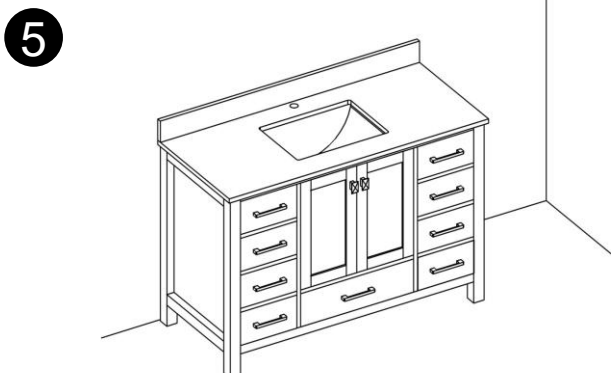

Screwdriver

Silicone

Tape

Pencil

Suggestion: Fix the faucet onto the Top Between **2 and **3****

Blossom

(718)-366-0088 | sales@BlossomUS.com | www.BlossomUS.com

For clarification, please contact at (718)-366-0088 or sales@BlossomUS.com