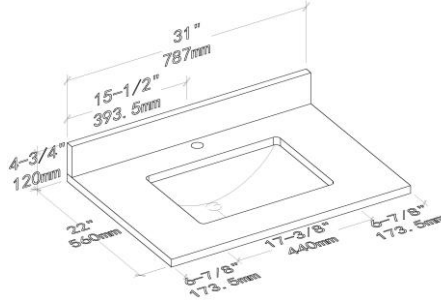

CT5 3022 05 C