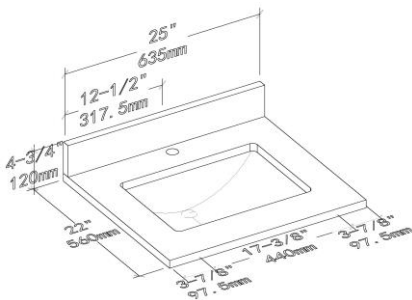

Vanities Dimension

V8049 24	24"x21-1/2"x33"
V8049 30	30"x21-1/2"x33"
V8049 36	36"x21-1/2"x33"
V8049 48	48"x21-1/2"x33"
V8049 60S	60"x21-1/2"x33"
V8049 60	60"x21-1/2"x33"
V8049 72	72"x21-1/2"x33"

Item Number	Finishing	Pack Dimension	Gross Weight
V8049 24 33	IVORY OAK	26"x23-1/2"x35"	69 LBS
V8049 24 34	GREY OAK	26"x23-1/2"x35"	69 LBS
V8049 30 33	IVORY OAK	32"x23-1/2"x35"	72 LBS
V8049 30 34	GREY OAK	32"x23-1/2"x35"	72 LBS
V8049 36 33	IVORY OAK	38"x23-1/2"x35"	110 LBS
V8049 36 34	GREY OAK	38"x23-1/2"x35"	110 LBS
V8049 48 33	IVORY OAK	50"x23-1/2"x35"	155 LBS
V8049 48 34	GREY OAK	50"x23-1/2"x35"	155 LBS
V8049 60 33S	IVORY OAK	62"x23-1/2"x35"	175 LBS
V8049 60 34S	GREY OAK	62"x23-1/2"x35"	175 LBS
V8049 60 33	IVORY OAK	62"x23-1/2"x35"	162 LBS
V8049 60 34	GREY OAK	62"x23-1/2"x35"	162 LBS
V8049 72 33	IVORY OAK	74"x23-1/2"x35"	183 LBS
V8049 72 34	GREY OAK	74"x23-1/2"x35"	183 LBS

BASEL

Top Specification

Item Number	Match Top Code	Top Dimension	Top Material
V8049 24 33/34	CT5 2422 05 C	25"x22" x1"	Engineered Stone
V8049 30 33/34	CT5 3022 05 C	31"x22" x1"	Engineered Stone
V8049 36 33/34	CT5 3622 05 C	37"x22" x1"	Engineered Stone
V8049 48 33/34	CT5 4822 05 C	49"x22" x1"	Engineered Stone
V8049 60 33S/34S	CT5 6022 05 SC	61"x22" x1"	Engineered Stone
V8049 60 33/34	CT5 6022 05 DC	61"x22" x1"	Engineered Stone
V8049 72 33/34	CT5 7222 05 C	73"x22" x1"	Engineered Stone