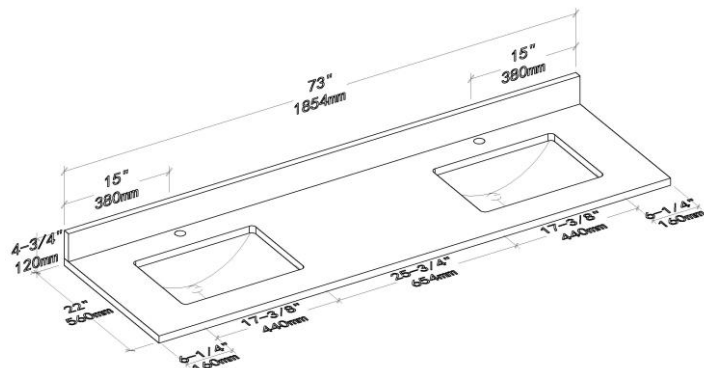

CT5 7222 05 C