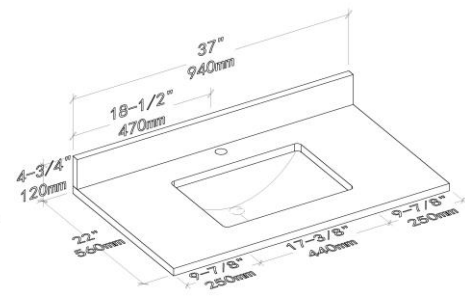

CT5 3622 05 C