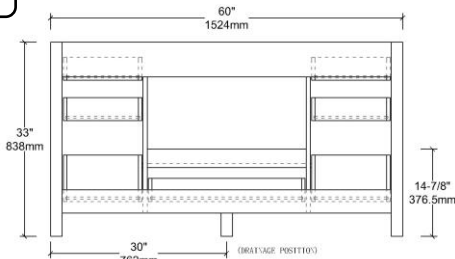

BACK VIEW

TOP VIEW

V8049 60S

BACK VIEW

TOP VIEW

SIDE VIEW

V8049 60

BACK VIEW

Vanities Dimension

V8049 24	24"x21-1/2"x33"
V8049 30	30"x21-1/2"x33"
V8049 36	36"x21-1/2"x33"
V8049 48	48"x21-1/2"x33"
V8049 60S	60"x21-1/2"x33"
V8049 60	60"x21-1/2"x33"
V8049 72	72"x21-1/2"x33"

Item Number	Finishing	Pack Dimension	Gross Weight
V8049 24 33	IVORY OAK	26"x23-1/2"x35"	69 LBS
V8049 24 34	GREY OAK	26"x23-1/2"x35"	69 LBS
V8049 30 33	IVORY OAK	32"x23-1/2"x35"	72 LBS
V8049 30 34	GREY OAK	32"x23-1/2"x35"	72 LBS
V8049 36 33	IVORY OAK	38"x23-1/2"x35"	110 LBS
V8049 36 34	GREY OAK	38"x23-1/2"x35"	110 LBS
V8049 48 33	IVORY OAK	50"x23-1/2"x35"	155 LBS
V8049 48 34	GREY OAK	50"x23-1/2"x35"	155 LBS
V8049 60 33S	IVORY OAK	62"x23-1/2"x35"	175 LBS
V8049 60 34S	GREY OAK	62"x23-1/2"x35"	175 LBS
V8049 60 33	IVORY OAK	62"x23-1/2"x35"	162 LBS
V8049 60 34	GREY OAK	62"x23-1/2"x35"	162 LBS
V8049 72 33	IVORY OAK	74"x23-1/2"x35"	183 LBS
V8049 72 34	GREY OAK	74"x23-1/2"x35"	183 LBS

BASEL

Top Specification

Item Number	Match Top Code	Top Dimension	Top Material
V8049 24 33/34	CT5 2422 05 C	25"x22" x1"	Engineered Stone
V8049 30 33/34	CT5 3022 05 C	31"x22" x1"	Engineered Stone
V8049 36 33/34	CT5 3622 05 C	37"x22" x1"	Engineered Stone
V8049 48 33/34	CT5 4822 05 C	49"x22" x1"	Engineered Stone
V8049 60 33S/34S	CT5 6022 05 SC	61"x22" x1"	Engineered Stone
V8049 60 33/34	CT5 6022 05 DC	61"x22" x1"	Engineered Stone
V8049 72 33/34	CT5 7222 05 C	73"x22" x1"	Engineered Stone

All dimensions are approximate and subject to standard tolerance.

Specification subject to change without prior notice