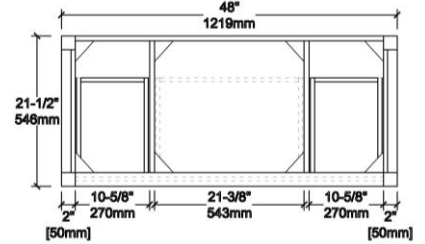

TOP VIEW

V8049 30

BACK VIEW

TOP VIEW

V8049 36

BACK VIEW

TOP VIEW

V8049 48

BACK VIEW

TOP VIEW

V8049 60S

BACK VIEW

TOP VIEW

SIDE VIEW

V8049 60

BACK VIEW

Vanities Dimension

V8049 24	24"x21-1/2"x33"
V8049 30	30"x21-1/2"x33"
V8049 36	36"x21-1/2"x33"
V8049 48	48"x21-1/2"x33"
V8049 60S	60"x21-1/2"x33"
V8049 60	60"x21-1/2"x33"
V8049 72	72"x21-1/2"x33"

Item Number	Finishing	Pack Dimension	Gross Weight
V8049 24 33	IVORY OAK	26"x23-1/2"x35"	69 LBS
V8049 24 34	GREY OAK	26"x23-1/2"x35"	69 LBS
V8049 30 33	IVORY OAK	32"x23-1/2"x35"	72 LBS
V8049 30 34	GREY OAK	32"x23-1/2"x35"	72 LBS
V8049 36 33	IVORY OAK	38"x23-1/2"x35"	110 LBS
V8049 36 34	GREY OAK	38"x23-1/2"x35"	110 LBS
V8049 48 33	IVORY OAK	50"x23-1/2"x35"	155 LBS
V8049 48 34	GREY OAK	50"x23-1/2"x35"	155 LBS
V8049 60 33S	IVORY OAK	62"x23-1/2"x35"	175 LBS
V8049 60 34S	GREY OAK	62"x23-1/2"x35"	175 LBS
V8049 60 33	IVORY OAK	62"x23-1/2"x35"	162 LBS
V8049 60 34	GREY OAK	62"x23-1/2"x35"	162 LBS
V8049 72 33	IVORY OAK	74"x23-1/2"x35"	183 LBS
V8049 72 34	GREY OAK	74"x23-1/2"x35"	183 LBS