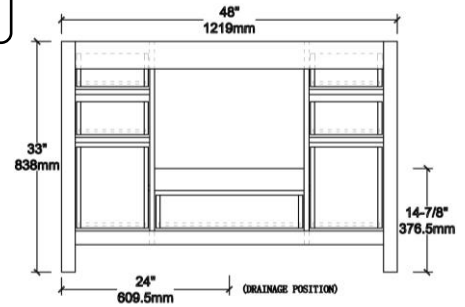

TOP VIEW

V8049 30

BACK VIEW

TOP VIEW

V8049 36

BACK VIEW

TOP VIEW

V8049 48

BACK VIEW

TOP VIEW

V8049 60S

BACK VIEW

TOP VIEW

SIDE VIEW

V8049 60

BACK VIEW

Vanities Dimension

V8049 24	24"x21-1/2"x33"
V8049 30	30"x21-1/2"x33"
V8049 36	36"x21-1/2"x33"
V8049 48	48"x21-1/2"x33"
V8049 60S	60"x21-1/2"x33"
V8049 60	60"x21-1/2"x33"
V8049 72	72"x21-1/2"x33"

Item Number	Finishing	Pack Dimension	Gross Weight
V8049 24 33	IVORY OAK	26"x23-1/2"x35"	69 LBS
V8049 24 34	GREY OAK	26"x23-1/2"x35"	69 LBS
V8049 30 33	IVORY OAK	32"x23-1/2"x35"	72 LBS
V8049 30 34	GREY OAK	32"x23-1/2"x35"	72 LBS
V8049 36 33	IVORY OAK	38"x23-1/2"x35"	110 LBS
V8049 36 34	GREY OAK	38"x23-1/2"x35"	110 LBS
V8049 48 33	IVORY OAK	50"x23-1/2"x35"	155 LBS
V8049 48 34	GREY OAK	50"x23-1/2"x35"	155 LBS
V8049 60 33S	IVORY OAK	62"x23-1/2"x35"	175 LBS
V8049 60 34S	GREY OAK	62"x23-1/2"x35"	175 LBS
V8049 60 33	IVORY OAK	62"x23-1/2"x35"	162 LBS
V8049 60 34	GREY OAK	62"x23-1/2"x35"	162 LBS
V8049 72 33	IVORY OAK	74"x23-1/2"x35"	183 LBS
V8049 72 34	GREY OAK	74"x23-1/2"x35"	183 LBS