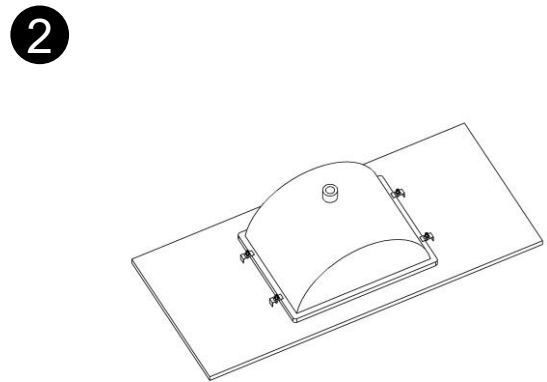

Screwdriver

Silicone

Tape

Pencil

Suggestion: Fix the faucet onto the Top Between **2 and **3****

Blossom

(718)-366-0088 | sales@BlossomUS.com | www.BlossomUS.com

For clarification, please contact at (718)-366-0088 or sales@BlossomUS.com