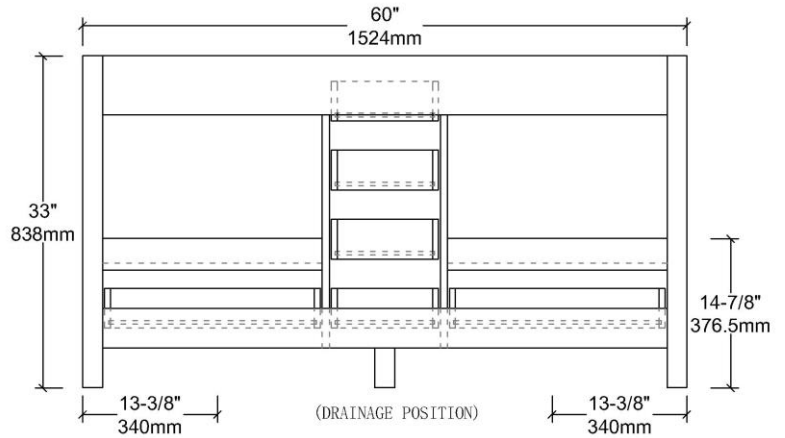

BACK VIEW

TOP VIEW

V8049 60S

BACK VIEW

TOP VIEW

SIDE VIEW

V8049 60

BACK VIEW

Vanities Dimension

V8049 24	24"x21-1/2"x33"
V8049 30	30"x21-1/2"x33"
V8049 36	36"x21-1/2"x33"
V8049 48	48"x21-1/2"x33"
V8049 60S	60"x21-1/2"x33"
V8049 60	60"x21-1/2"x33"
V8049 72	72"x21-1/2"x33"

Item Number	Finishing	Pack Dimension	Gross Weight
V8049 24 33	IVORY OAK	26"x23-1/2"x35"	69 LBS
V8049 24 34	GREY OAK	26"x23-1/2"x35"	69 LBS
V8049 30 33	IVORY OAK	32"x23-1/2"x35"	72 LBS
V8049 30 34	GREY OAK	32"x23-1/2"x35"	72 LBS
V8049 36 33	IVORY OAK	38"x23-1/2"x35"	110 LBS
V8049 36 34	GREY OAK	38"x23-1/2"x35"	110 LBS
V8049 48 33	IVORY OAK	50"x23-1/2"x35"	155 LBS
V8049 48 34	GREY OAK	50"x23-1/2"x35"	155 LBS
V8049 60 33S	IVORY OAK	62"x23-1/2"x35"	175 LBS
V8049 60 34S	GREY OAK	62"x23-1/2"x35"	175 LBS
V8049 60 33	IVORY OAK	62"x23-1/2"x35"	162 LBS
V8049 60 34	GREY OAK	62"x23-1/2"x35"	162 LBS
V8049 72 33	IVORY OAK	74"x23-1/2"x35"	183 LBS
V8049 72 34	GREY OAK	74"x23-1/2"x35"	183 LBS

BASEL

Top Specification

Item Number	Match Top Code	Top Dimension	Top Material
V8049 24 33/34	CT5 2422 05 C	25"x22" x1"	Engineered Stone
V8049 30 33/34	CT5 3022 05 C	31"x22" x1"	Engineered Stone
V8049 36 33/34	CT5 3622 05 C	37"x22" x1"	Engineered Stone
V8049 48 33/34	CT5 4822 05 C	49"x22" x1"	Engineered Stone
V8049 60 33S/34S	CT5 6022 05 SC	61"x22" x1"	Engineered Stone
V8049 60 33/34	CT5 6022 05 DC	61"x22" x1"	Engineered Stone
V8049 72 33/34	CT5 7222 05 C	73"x22" x1"	Engineered Stone