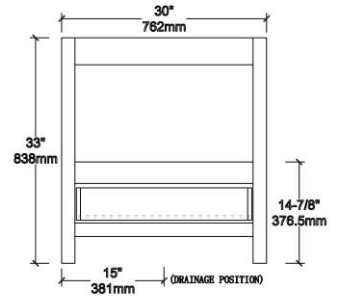

TOP VIEW

V8049 30

BACK VIEW

TOP VIEW

V8049 36

BACK VIEW

TOP VIEW

V8049 48

Vanities Dimension

V8049 24	24"x21-1/2"x33"
V8049 30	30"x21-1/2"x33"
V8049 36	36"x21-1/2"x33"
V8049 48	48"x21-1/2"x33"
V8049 60S	60"x21-1/2"x33"
V8049 60	60"x21-1/2"x33"
V8049 72	72"x21-1/2"x33"

Item Number	Finishing	Pack Dimension	Gross Weight
V8049 24 33	IVORY OAK	26"x23-1/2"x35"	69 LBS
V8049 24 34	GREY OAK	26"x23-1/2"x35"	69 LBS
V8049 30 33	IVORY OAK	32"x23-1/2"x35"	72 LBS
V8049 30 34	GREY OAK	32"x23-1/2"x35"	72 LBS
V8049 36 33	IVORY OAK	38"x23-1/2"x35"	110 LBS
V8049 36 34	GREY OAK	38"x23-1/2"x35"	110 LBS
V8049 48 33	IVORY OAK	50"x23-1/2"x35"	155 LBS
V8049 48 34	GREY OAK	50"x23-1/2"x35"	155 LBS
V8049 60 33S	IVORY OAK	62"x23-1/2"x35"	175 LBS
V8049 60 34S	GREY OAK	62"x23-1/2"x35"	175 LBS
V8049 60 33	IVORY OAK	62"x23-1/2"x35"	162 LBS
V8049 60 34	GREY OAK	62"x23-1/2"x35"	162 LBS
V8049 72 33	IVORY OAK	74"x23-1/2"x35"	183 LBS
V8049 72 34	GREY OAK	74"x23-1/2"x35"	183 LBS

BASEL

Top Specification

Item Number	Match Top Code	Top Dimension	Top Material
V8049 24 33/34	CT5 2422 05 C	25"x22" x1"	Engineered Stone
V8049 30 33/34	CT5 3022 05 C	31"x22" x1"	Engineered Stone
V8049 36 33/34	CT5 3622 05 C	37"x22" x1"	Engineered Stone
V8049 48 33/34	CT5 4822 05 C	49"x22" x1"	Engineered Stone
V8049 60 33S/34S	CT5 6022 05 SC	61"x22" x1"	Engineered Stone
V8049 60 33/34	CT5 6022 05 DC	61"x22" x1"	Engineered Stone
V8049 72 33/34	CT5 7222 05 C	73"x22" x1"	Engineered Stone