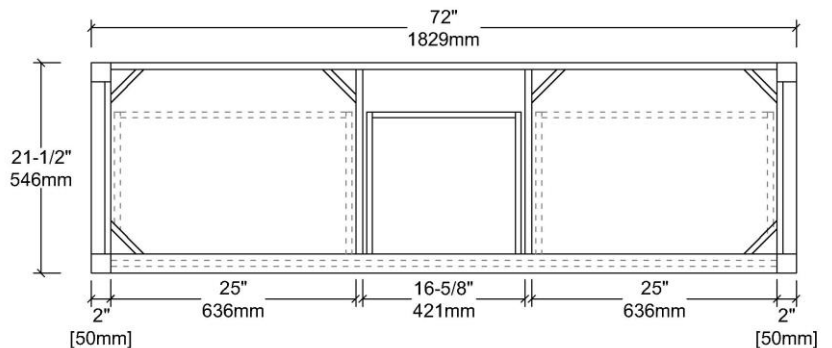

TOP VIEW

V8049 72

BACK VIEW

TOP VIEW

Features

- Solid wood construction and ply-wood case
- Soft-closing doors and full-extension soft closing Drawers with dovetail construction.
- Adjustable screws for legs (1/2")
- With natural wood veneer

Vanities Dimension

V8049 24	24"x21-1/2"x33"
V8049 30	30"x21-1/2"x33"
V8049 36	36"x21-1/2"x33"
V8049 48	48"x21-1/2"x33"
V8049 60S	60"x21-1/2"x33"
V8049 60	60"x21-1/2"x33"
V8049 72	72"x21-1/2"x33"

Item Number	Finishing	Pack Dimension	Gross Weight
V8049 24 33	IVORY OAK	26"x23-1/2"x35"	69 LBS
V8049 24 34	GREY OAK	26"x23-1/2"x35"	69 LBS
V8049 30 33	IVORY OAK	32"x23-1/2"x35"	72 LBS
V8049 30 34	GREY OAK	32"x23-1/2"x35"	72 LBS
V8049 36 33	IVORY OAK	38"x23-1/2"x35"	110 LBS
V8049 36 34	GREY OAK	38"x23-1/2"x35"	110 LBS
V8049 48 33	IVORY OAK	50"x23-1/2"x35"	155 LBS
V8049 48 34	GREY OAK	50"x23-1/2"x35"	155 LBS
V8049 60 33S	IVORY OAK	62"x23-1/2"x35"	175 LBS
V8049 60 34S	GREY OAK	62"x23-1/2"x35"	175 LBS
V8049 60 33	IVORY OAK	62"x23-1/2"x35"	162 LBS
V8049 60 34	GREY OAK	62"x23-1/2"x35"	162 LBS
V8049 72 33	IVORY OAK	74"x23-1/2"x35"	183 LBS
V8049 72 34	GREY OAK	74"x23-1/2"x35"	183 LBS

BASEL

Top Specification

Item Number	Match Top Code	Top Dimension	Top Material
V8049 24 33/34	CT5 2422 05 C	25"x22" x1"	Engineered Stone
V8049 30 33/34	CT5 3022 05 C	31"x22" x1"	Engineered Stone
V8049 36 33/34	CT5 3622 05 C	37"x22" x1"	Engineered Stone
V8049 48 33/34	CT5 4822 05 C	49"x22" x1"	Engineered Stone
V8049 60 33S/34S	CT5 6022 05 SC	61"x22" x1"	Engineered Stone
V8049 60 33/34	CT5 6022 05 DC	61"x22" x1"	Engineered Stone
V8049 72 33/34	CT5 7222 05 C	73"x22" x1"	Engineered Stone