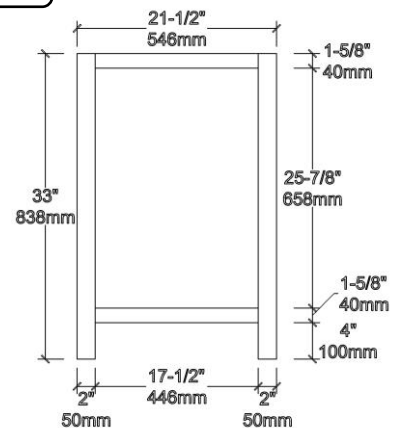

TOP VIEW

V8049 30

BACK VIEW

TOP VIEW

V8049 36

BACK VIEW

TOP VIEW

V8049 48

BACK VIEW

TOP VIEW

V8049 60S

BACK VIEW

TOP VIEW

SIDE VIEW

V8049 60

BACK VIEW

Vanities Dimension

V8049 24	24"x21-1/2"x33"
V8049 30	30"x21-1/2"x33"
V8049 36	36"x21-1/2"x33"
V8049 48	48"x21-1/2"x33"
V8049 60S	60"x21-1/2"x33"
V8049 60	60"x21-1/2"x33"
V8049 72	72"x21-1/2"x33"

Item Number	Finishing	Pack Dimension	Gross Weight
V8049 24 33	IVORY OAK	26"x23-1/2"x35"	69 LBS
V8049 24 34	GREY OAK	26"x23-1/2"x35"	69 LBS
V8049 30 33	IVORY OAK	32"x23-1/2"x35"	72 LBS
V8049 30 34	GREY OAK	32"x23-1/2"x35"	72 LBS
V8049 36 33	IVORY OAK	38"x23-1/2"x35"	110 LBS
V8049 36 34	GREY OAK	38"x23-1/2"x35"	110 LBS
V8049 48 33	IVORY OAK	50"x23-1/2"x35"	155 LBS
V8049 48 34	GREY OAK	50"x23-1/2"x35"	155 LBS
V8049 60 33S	IVORY OAK	62"x23-1/2"x35"	175 LBS
V8049 60 34S	GREY OAK	62"x23-1/2"x35"	175 LBS
V8049 60 33	IVORY OAK	62"x23-1/2"x35"	162 LBS
V8049 60 34	GREY OAK	62"x23-1/2"x35"	162 LBS
V8049 72 33	IVORY OAK	74"x23-1/2"x35"	183 LBS
V8049 72 34	GREY OAK	74"x23-1/2"x35"	183 LBS

BASEL

Top Specification

Item Number	Match Top Code	Top Dimension	Top Material
V8049 24 33/34	CT5 2422 05 C	25"x22" x1"	Engineered Stone
V8049 30 33/34	CT5 3022 05 C	31"x22" x1"	Engineered Stone
V8049 36 33/34	CT5 3622 05 C	37"x22" x1"	Engineered Stone
V8049 48 33/34	CT5 4822 05 C	49"x22" x1"	Engineered Stone
V8049 60 33S/34S	CT5 6022 05 SC	61"x22" x1"	Engineered Stone
V8049 60 33/34	CT5 6022 05 DC	61"x22" x1"	Engineered Stone
V8049 72 33/34	CT5 7222 05 C	73"x22" x1"	Engineered Stone