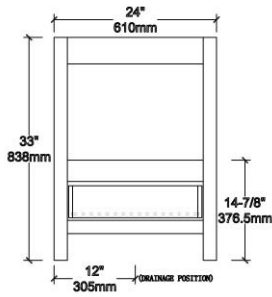

TOP VIEW

V8049 30

BACK VIEW

TOP VIEW

V8049 36

BACK VIEW

TOP VIEW

V8049 48

Vanities Dimension

V8049 24	24"x21-1/2"x33"
V8049 30	30"x21-1/2"x33"
V8049 36	36"x21-1/2"x33"
V8049 48	48"x21-1/2"x33"
V8049 60S	60"x21-1/2"x33"
V8049 60	60"x21-1/2"x33"
V8049 72	72"x21-1/2"x33"

Item Number	Finishing	Pack Dimension	Gross Weight
V8049 24 33	IVORY OAK	26"x23-1/2"x35"	69 LBS
V8049 24 34	GREY OAK	26"x23-1/2"x35"	69 LBS
V8049 30 33	IVORY OAK	32"x23-1/2"x35"	72 LBS
V8049 30 34	GREY OAK	32"x23-1/2"x35"	72 LBS
V8049 36 33	IVORY OAK	38"x23-1/2"x35"	110 LBS
V8049 36 34	GREY OAK	38"x23-1/2"x35"	110 LBS
V8049 48 33	IVORY OAK	50"x23-1/2"x35"	155 LBS
V8049 48 34	GREY OAK	50"x23-1/2"x35"	155 LBS
V8049 60 33S	IVORY OAK	62"x23-1/2"x35"	175 LBS
V8049 60 34S	GREY OAK	62"x23-1/2"x35"	175 LBS
V8049 60 33	IVORY OAK	62"x23-1/2"x35"	162 LBS
V8049 60 34	GREY OAK	62"x23-1/2"x35"	162 LBS
V8049 72 33	IVORY OAK	74"x23-1/2"x35"	183 LBS
V8049 72 34	GREY OAK	74"x23-1/2"x35"	183 LBS

BASEL

Top Specification

Item Number	Match Top Code	Top Dimension	Top Material
V8049 24 33/34	CT5 2422 05 C	25"x22" x1"	Engineered Stone
V8049 30 33/34	CT5 3022 05 C	31"x22" x1"	Engineered Stone
V8049 36 33/34	CT5 3622 05 C	37"x22" x1"	Engineered Stone
V8049 48 33/34	CT5 4822 05 C	49"x22" x1"	Engineered Stone
V8049 60 33S/34S	CT5 6022 05 SC	61"x22" x1"	Engineered Stone
V8049 60 33/34	CT5 6022 05 DC	61"x22" x1"	Engineered Stone
V8049 72 33/34	CT5 7222 05 C	73"x22" x1"	Engineered Stone