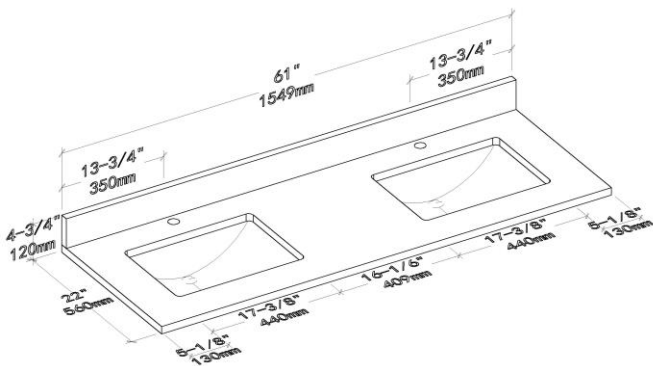

CT5 6022 05 DC