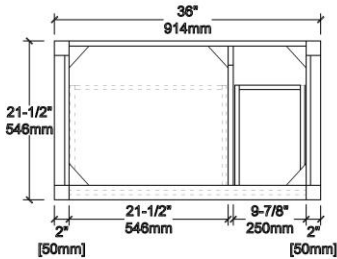

TOP VIEW

V8049 30

BACK VIEW

TOP VIEW

V8049 36

BACK VIEW

TOP VIEW

V8049 48

BACK VIEW

TOP VIEW

V8049 60S

BACK VIEW

TOP VIEW

SIDE VIEW

V8049 60

BACK VIEW

Vanities Dimension

V8049 24	24"x21-1/2"x33"
V8049 30	30"x21-1/2"x33"
V8049 36	36"x21-1/2"x33"
V8049 48	48"x21-1/2"x33"
V8049 60S	60"x21-1/2"x33"
V8049 60	60"x21-1/2"x33"
V8049 72	72"x21-1/2"x33"

Item Number	Finishing	Pack Dimension	Gross Weight
V8049 24 33	IVORY OAK	26"x23-1/2"x35"	69 LBS
V8049 24 34	GREY OAK	26"x23-1/2"x35"	69 LBS
V8049 30 33	IVORY OAK	32"x23-1/2"x35"	72 LBS
V8049 30 34	GREY OAK	32"x23-1/2"x35"	72 LBS
V8049 36 33	IVORY OAK	38"x23-1/2"x35"	110 LBS
V8049 36 34	GREY OAK	38"x23-1/2"x35"	110 LBS
V8049 48 33	IVORY OAK	50"x23-1/2"x35"	155 LBS
V8049 48 34	GREY OAK	50"x23-1/2"x35"	155 LBS
V8049 60 33S	IVORY OAK	62"x23-1/2"x35"	175 LBS
V8049 60 34S	GREY OAK	62"x23-1/2"x35"	175 LBS
V8049 60 33	IVORY OAK	62"x23-1/2"x35"	162 LBS
V8049 60 34	GREY OAK	62"x23-1/2"x35"	162 LBS
V8049 72 33	IVORY OAK	74"x23-1/2"x35"	183 LBS
V8049 72 34	GREY OAK	74"x23-1/2"x35"	183 LBS