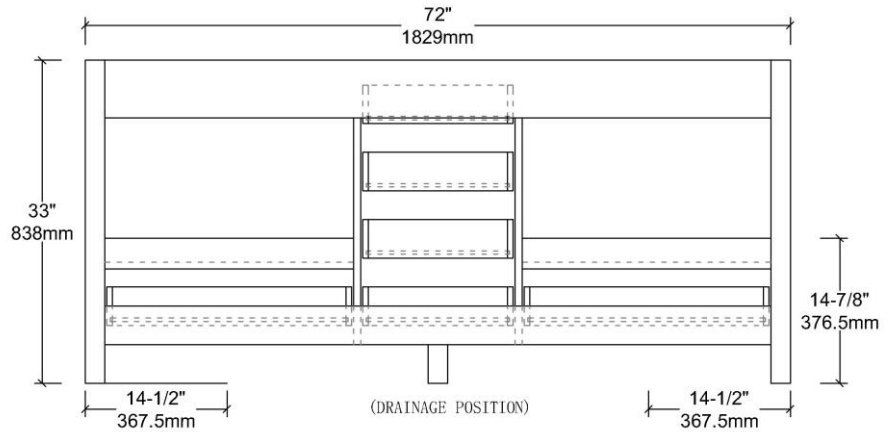

V8049 72

BACK VIEW