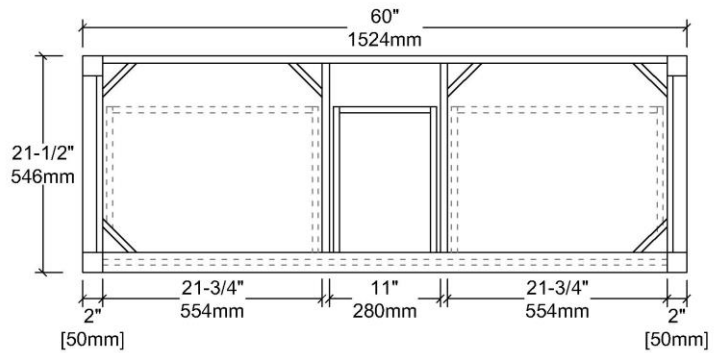

V8049 60

BACK VIEW

TOP VIEW

V8049 72

BACK VIEW

TOP VIEW