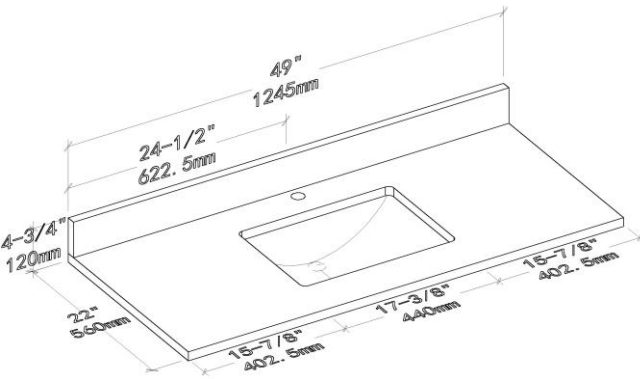

CT5 4822 05 C