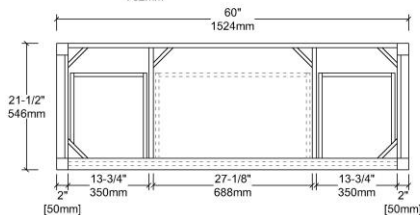

BACK VIEW

TOP VIEW

V8049 60S

BACK VIEW

TOP VIEW

SIDE VIEW

V8049 60

BACK VIEW

Vanities Dimension

V8049 24	24"x21-1/2"x33"
V8049 30	30"x21-1/2"x33"
V8049 36	36"x21-1/2"x33"
V8049 48	48"x21-1/2"x33"
V8049 60S	60"x21-1/2"x33"
V8049 60	60"x21-1/2"x33"
V8049 72	72"x21-1/2"x33"

Item Number	Finishing	Pack Dimension	Gross Weight
V8049 24 33	IVORY OAK	26"x23-1/2"x35"	69 LBS
V8049 24 34	GREY OAK	26"x23-1/2"x35"	69 LBS
V8049 30 33	IVORY OAK	32"x23-1/2"x35"	72 LBS
V8049 30 34	GREY OAK	32"x23-1/2"x35"	72 LBS
V8049 36 33	IVORY OAK	38"x23-1/2"x35"	110 LBS
V8049 36 34	GREY OAK	38"x23-1/2"x35"	110 LBS
V8049 48 33	IVORY OAK	50"x23-1/2"x35"	155 LBS
V8049 48 34	GREY OAK	50"x23-1/2"x35"	155 LBS
V8049 60 33S	IVORY OAK	62"x23-1/2"x35"	175 LBS
V8049 60 34S	GREY OAK	62"x23-1/2"x35"	175 LBS
V8049 60 33	IVORY OAK	62"x23-1/2"x35"	162 LBS
V8049 60 34	GREY OAK	62"x23-1/2"x35"	162 LBS
V8049 72 33	IVORY OAK	74"x23-1/2"x35"	183 LBS
V8049 72 34	GREY OAK	74"x23-1/2"x35"	183 LBS