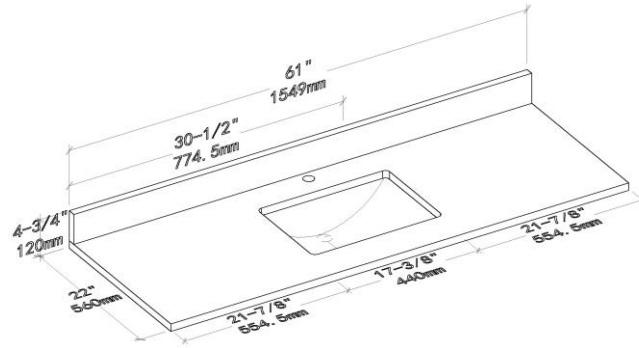

CT5 6022 05 SC